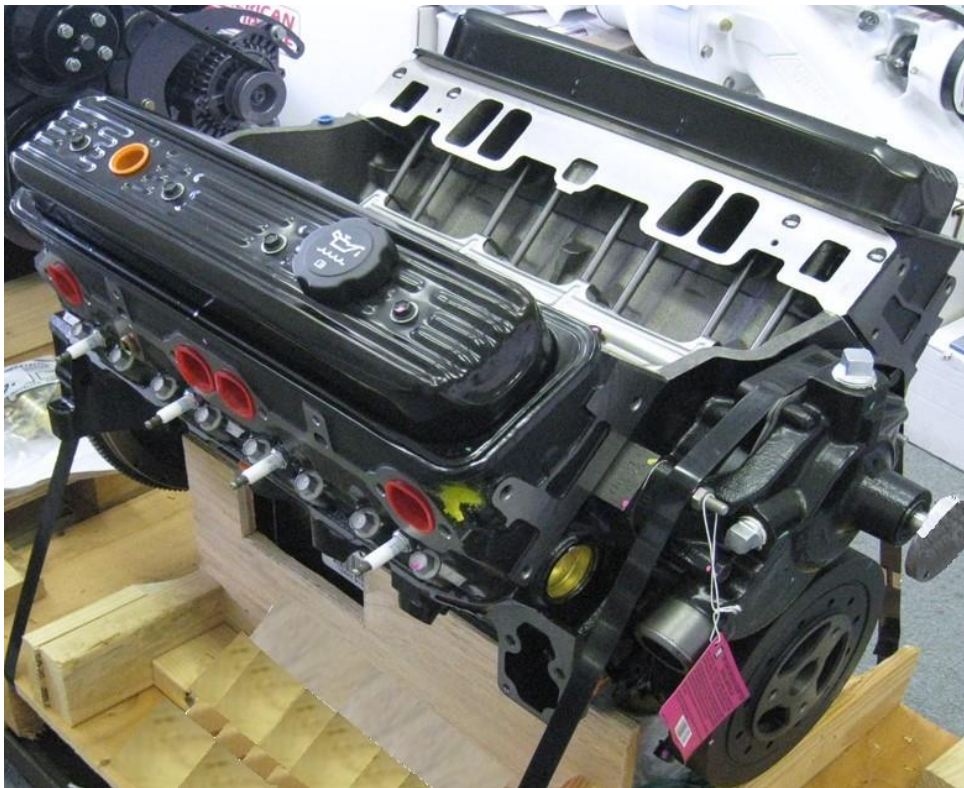

**New
Model!**

**More
Features**

True Marine Base Engines

Part #310330MBDeluxe

**310 – 330 H.P. ■ Regular Gas ■ Vortec Heads ■ Special Marine
Roller Cam ■ Flywheel ■ Marine Water Pump ■ Harmonic
Balancer ■ Iridium Spark Plugs ■ Crank Position Sensor ■ Oil
Filter Block Adaptor ■ Timing Chain Cover ■ Oil Pan ■ Valve
Covers ■ Timing Tab ■ Marine Stainless Steel Frost Plugs
■ Retro Fits Most Small Block V-8 Chevrolet Applications**

100% Brand New

Precision Balanced

**Also Available
Complete**

Note: Every Single Piece in this Engine is "Brand New." Nothing is used, rebuilt or "remanufactured." No old corroded worn out Blocks. No reground under size crankshafts. No reground camshafts. No re-sized Connecting Rods, No over Bored Blocks, No Reground Heads, No Cracked Blocks, No Stripped Threads, **No Surprises!**