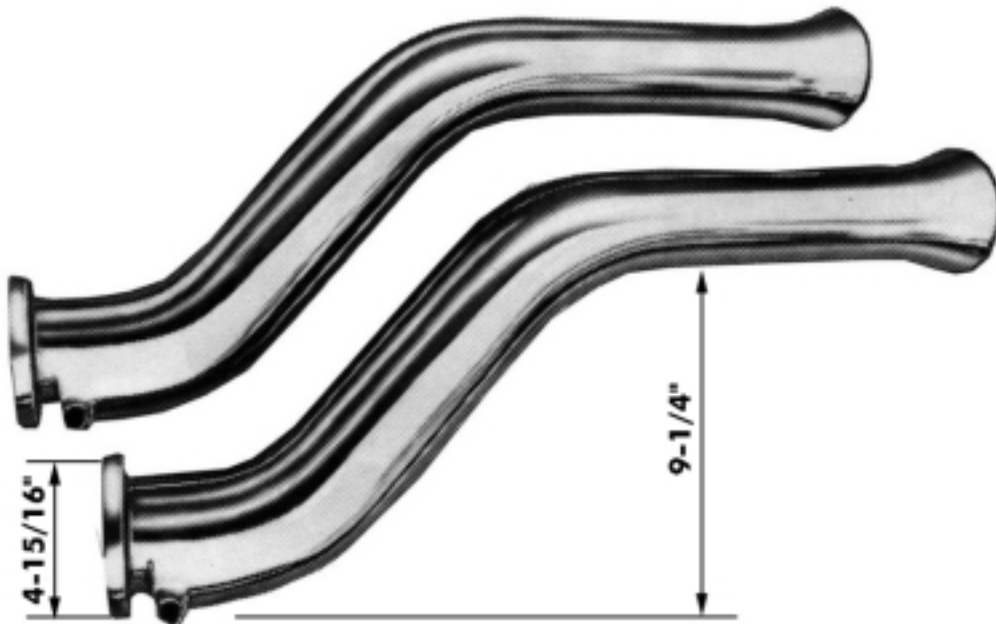

O.T. TRANSOM EXHAUST • GLASS PACK MUFFLERS

OVER TRANSOM EXHAUST

CAST ALUMINUM

Available in two length sizes, these highly polished cast aluminum Over-Transom Exhaust pipes feature 3" outlets for maximum engine efficiency. (Fits header type exhaust manifolds only).

Lengths	Catalog No.	Item No.
Pair 29"	29159	713
Pair 31"	29151	711
Pair 29" 31"	29152	712

GLASS PACK MUFFLERS

Easy to install. Used with Glenwood's cast aluminum Over-Transom Exhaust Pipes.

	Catalog No.	Item No.
For aluminum O.T.'s	606240	1123
For steel O.T.'s	606241	1124